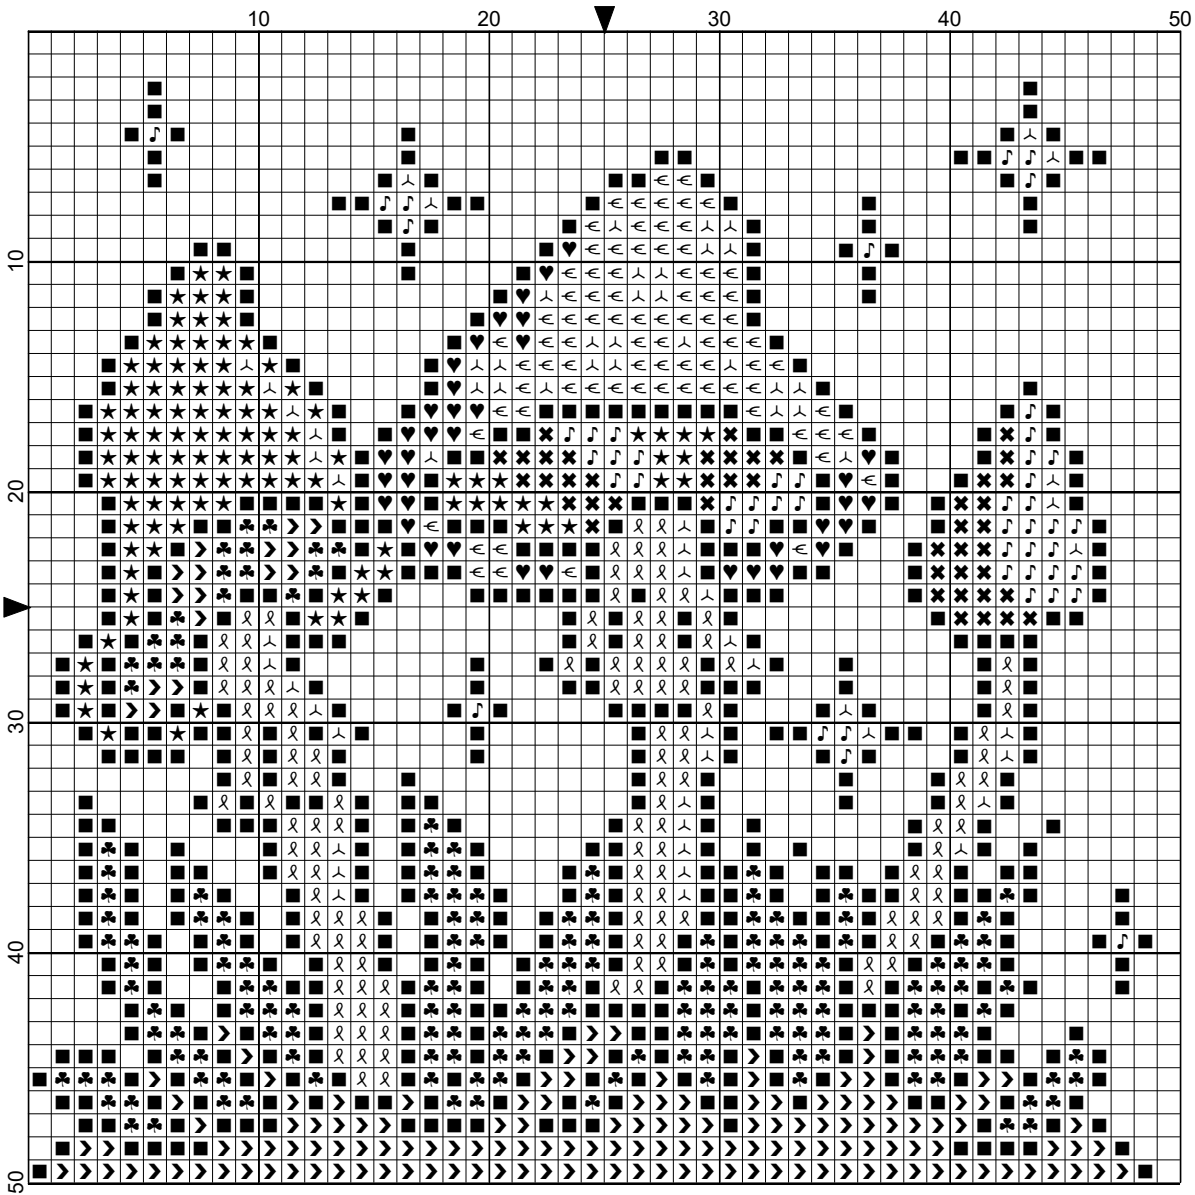

RNG Mushrooms by Sirithre

Legend:

-  COS-110
-  COS-151
-  COS-234
-  COS-342
-  COS-353
-  COS-445A
-  COS-685
-  COS-734
-  COS-895
-  COS-2317

RNG Mushrooms

Author: Sirithre
Website: <http://sirithre.com>
Grid Size: 50W x 50H
Design Area: 3.50" x 3.43" (49 x 48 stitches)

Legend:

	[2]	COS	110	Ivory	(67 stitches)
	[2]	COS	151	Oatmeal	(130 stitches)
	[2]	COS	234	Fawn	(44 stitches)
	[2]	COS	342	Sunkist Orange	(81 stitches)
	[2]	COS	353	Candy Pink	(50 stitches)
	[2]	COS	445A	Amber Glow	(37 stitches)
	[2]	COS	685	Parsley Green	(160 stitches)
	[2]	COS	734	India Ink	(111 stitches)
	[2]	COS	895	Dark Shadow	(562 stitches)
	[2]	COS	2317	Forest Shade	(174 stitches)